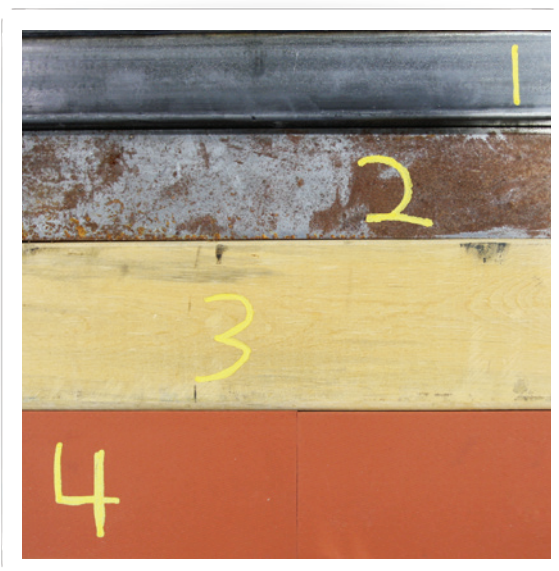

markers.

A Diagraph Marker For Every Task

No matter what line of work you're in, there's a Diagraph marker that's up to the task. While all of our ink and paint markers can be effectively used in most industry applications, our markers differ in their ink fill amounts and in the length of time the mark stays on a product. Take a closer look at the specific characteristics of each of our proven marker categories to determine which one is best for the unique needs of your business.

paint markers

GP-X: Classic, Grizzly, Spike & 2018P

Our GP-X Classic, Grizzly and 2018P effectively mark on almost any surface. These markers are Xylene-based; a drying agent that penetrates oily surfaces when other drying agents won't.

Effectively marking on any surface up to 150° F, the GP-X Spike is best for metal, wood, and rubber applications.

1. Oily Metal 2. Rusty Metal 3. Wood 4. Rubber

eco markers

GP-X Eco & GP-X Anchor

For **Performance**. For the **Environment**.