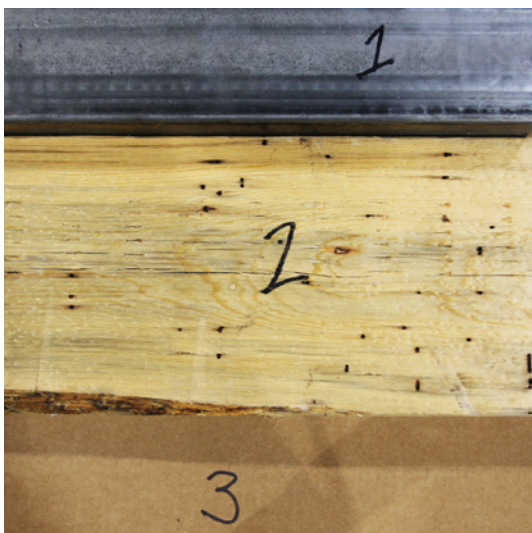

1. Metal 2. Wood 3. Cardboard