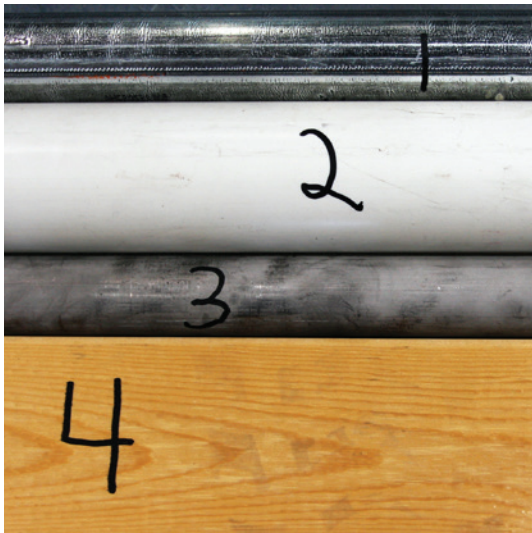

eco markers

GP-X Eco & GP-X Anchor

For **Performance**. For the **Environment**.

A newer, environmentally friendly marker line designed for companies requiring non-Xylene based markers. The GP-X Anchor is water-based, and the GP-X Eco features a fast dry time, but both are non-hazardous for the user and the environment.

1. Stainless 2. PVC 3. Galvanized 4. Wood